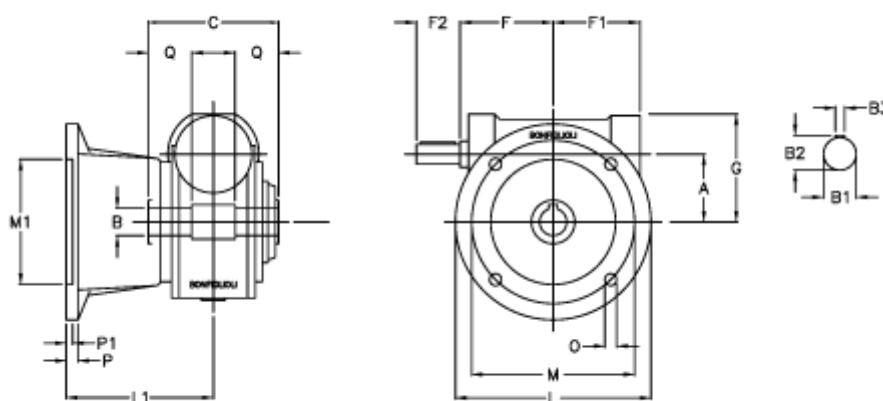

Data Sheet

Article number: 3901049024600

Description: Worm gear with solid input shaft
VF 49FA-24-HS

Measures

a	= 49.5	F1 = 63	P = 12
B	= 25	F2 = 40	P1 = 10
B1	= 16	g = 80	Q = 22.5
B2	= 18.0	L = 125	
B3	= 5	L1 = 115	
C	= 82	m = 90	
Description	= VF 49FA-xx-HS	M1 = 70	
F	= 65	O = 10.5	